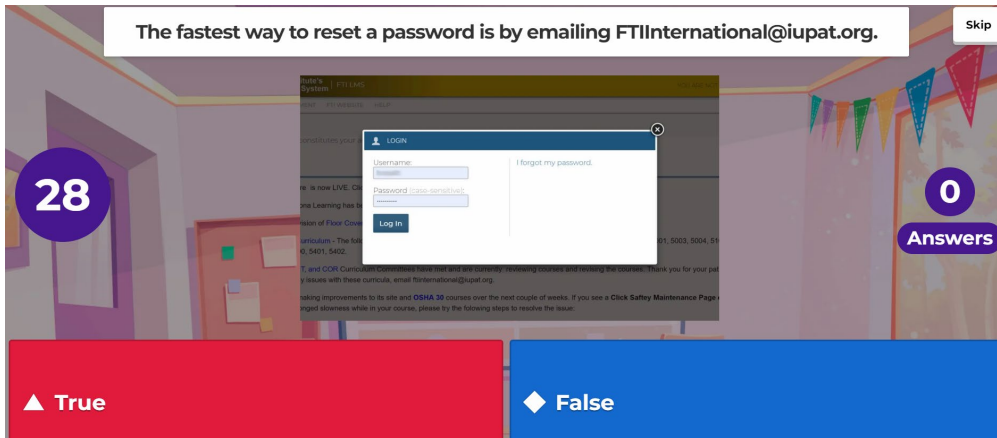

ENTERING THE GAME

1. Using your computer or phone, type KAHOOT.IT into your browser.

2. Enter the **Game Pin** (shown on classroom TV screen).

3. Enter your **Name** and click **Ok, go!**

4. You can even pick your own avatar by clicking on the pencil.

KAHOOT - HOW TO PLAY

PLAYING THE GAME

1. Read the **question** on the classroom TV display.

TV SCREEN

2. Consider the possible answers.

3. **Answer** the question on your laptop or phone by tapping the correct shape/color.