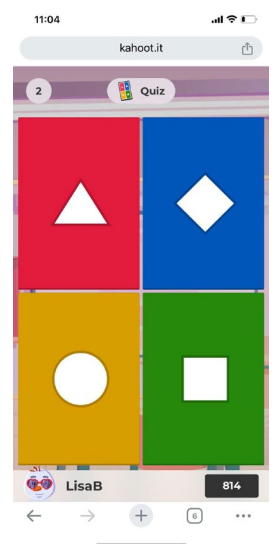

2. Consider the possible answers.

3. **Answer** the question on your laptop or phone by tapping the correct shape/color.

YOUR PHONE