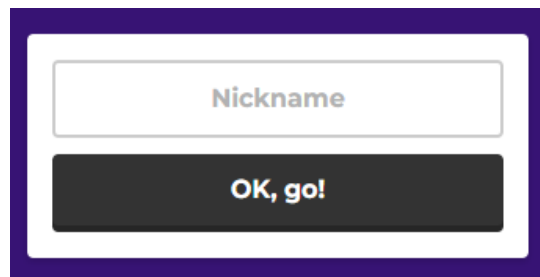

ENTERING THE GAME

1. Using your computer or phone, type KAHOOT.IT into your browser.

2. Enter the **Game Pin** (shown on classroom TV screen).

3. Enter your **Name** and click **Ok, go!**

4. You can even pick your own avatar by clicking on the pencil.

KAHOOT - HOW TO PLAY

PLAYING THE GAME

1. Read the **question** on the classroom TV display.

TV SCREEN

2. Consider the possible answers.

3. **Answer** the question on your laptop or phone by tapping the correct shape/color.