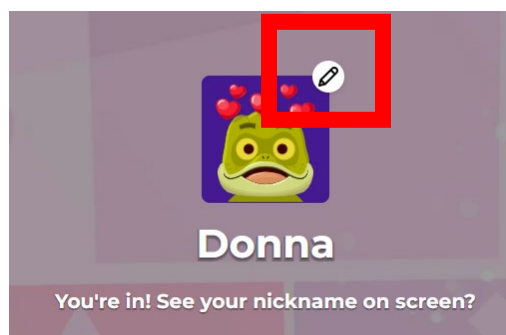

ENTERING THE GAME

1. Using your computer or phone, type KAHOOT.IT into your browser.

2. Enter the **Game Pin** (shown on classroom TV screen).

3. Enter your **Name** and click **Ok, go!**

4. You can even pick your own avatar by clicking on the pencil.

KAHOOT - HOW TO PLAY

PLAYING THE GAME

1. Read the **question** on the classroom TV display.

TV SCREEN

2. Consider the possible answers.

3. **Answer** the question on your laptop or phone by tapping the correct shape/color.